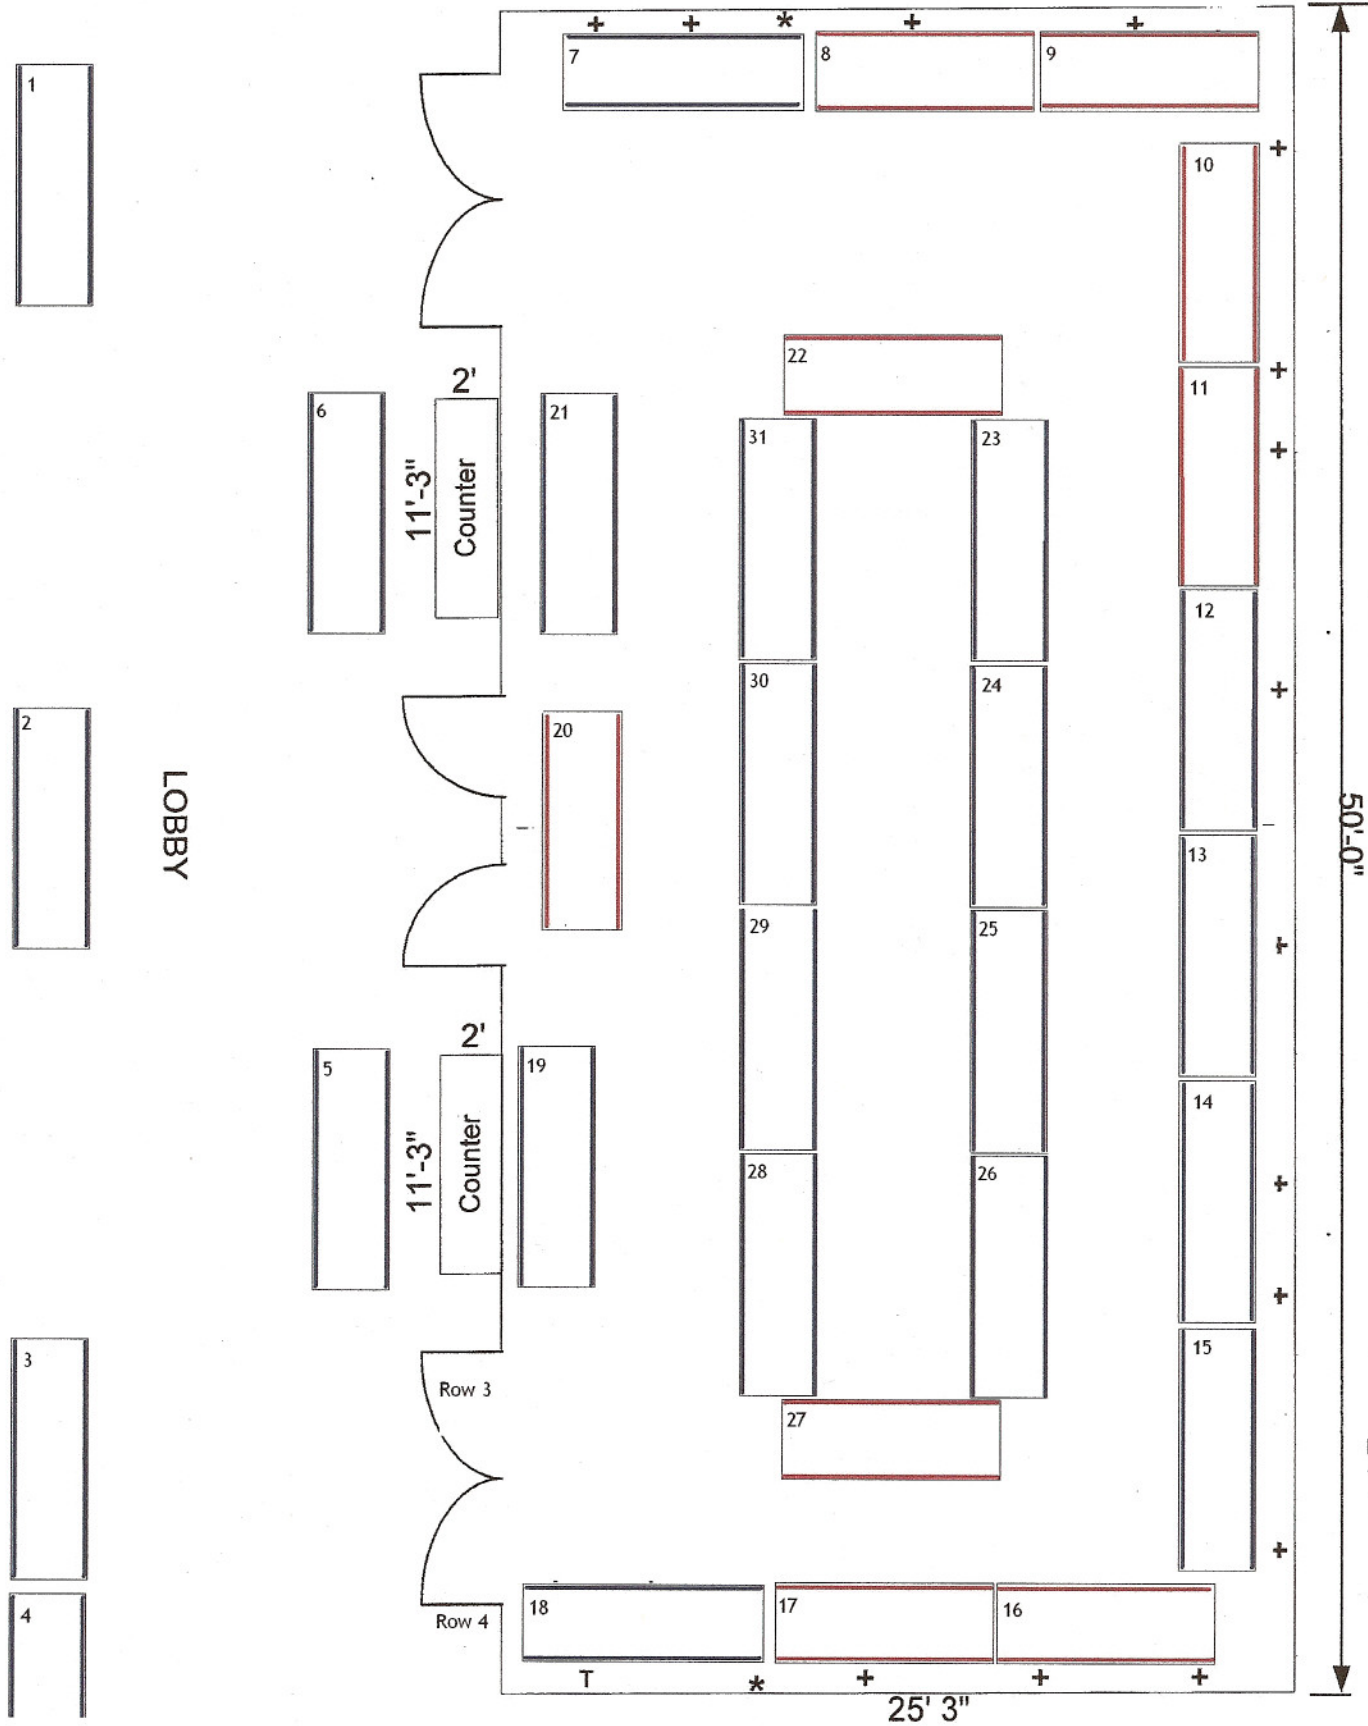

CROWNE PLAZA

NASHUA

2 Somerset Parkway, Nashua, NH 03063
www.cpnashua.com

Key

- + = Electrical Outlet
- * = High Speed Internet
- T = Thermostat
- o = House Phone

North

Key:
 — 8 ft table
 — 6 ft table